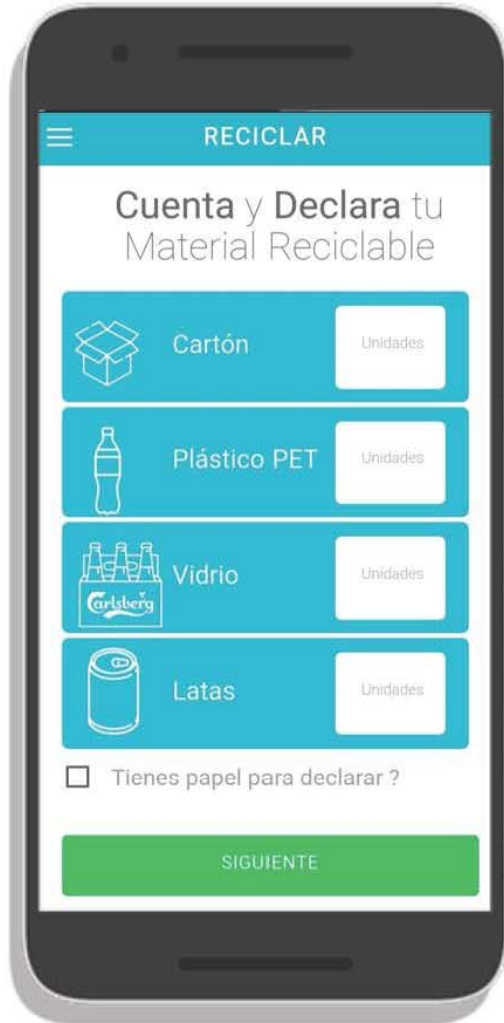

The background is a solid blue color with a repeating pattern of white line-art icons. The icons include a smartphone with a hand holding it, two water bottles, a recycling symbol, a wine glass, a cardboard box, a bicycle with a basket, and a recycling bin.

40%

Don't know **where**
or **how** recycle

17%

Don't **want** to recycle

15%

Don't **have time** for recycle

so, who is recycling RIGHT NOW??

WASTE PICKERS

WASTE PICKERS

working in
POOR CONDITIONS

RECICLAPP

"The uber of recycling" *NY Times, Feb 2017*

Personas

Recicladores de Base

HOW DOES IT WORK?

- 1 DECLARE IN THE APP**
all that you have in your home

HOW DOES IT WORK?

2 CREATE RUTES
for the waste pickers

HOW DOES IT WORK?

3 **WAIT FOR THE PICKUP**
in your home.

THE EASIEST WAY TO RECYCLE

- Recycle in your home (*free*)
- Win some points
- Find amazing awards in the app.