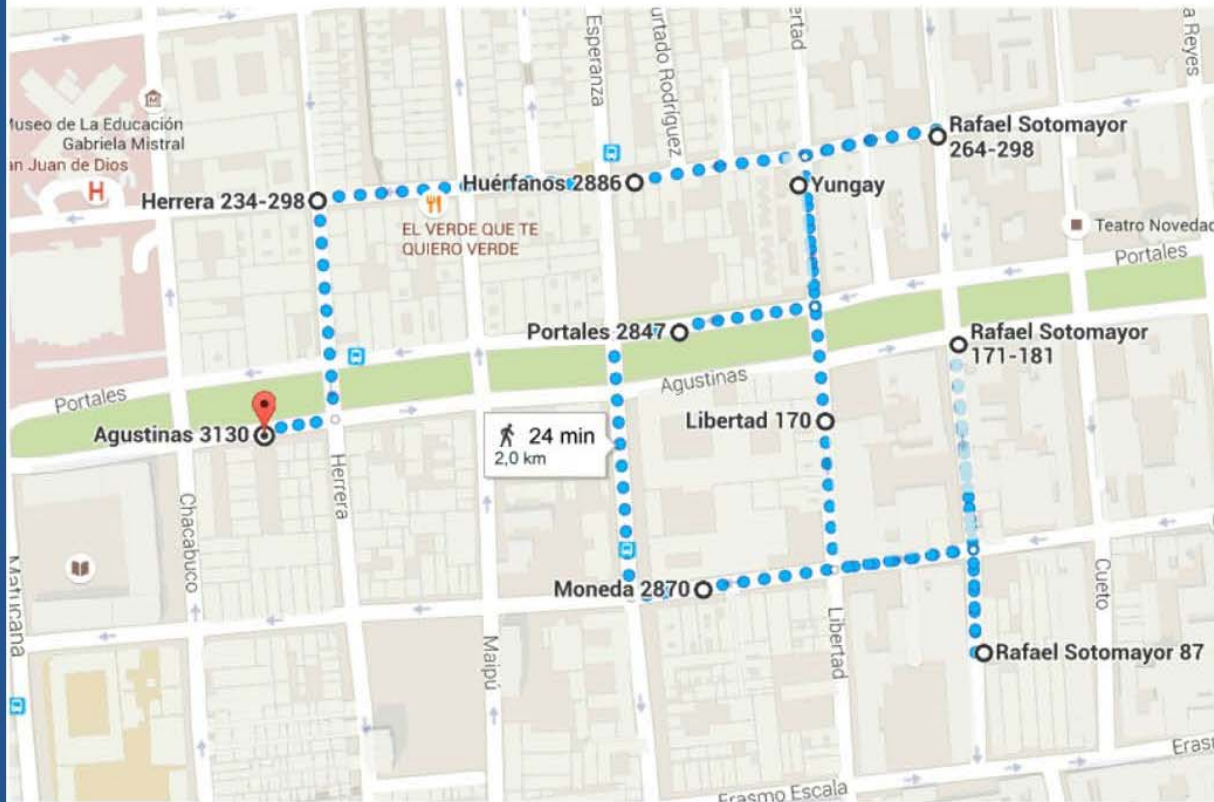

HOW DOES IT WORK?

2 CREATE RUTES
for the waste pickers

HOW DOES IT WORK?

3 **WAIT FOR THE PICKUP**
in your home.

THE EASIEST WAY TO RECYCLE

- Recycle in your home (*free*)
- Win some points
- Find amazing awards in the app.