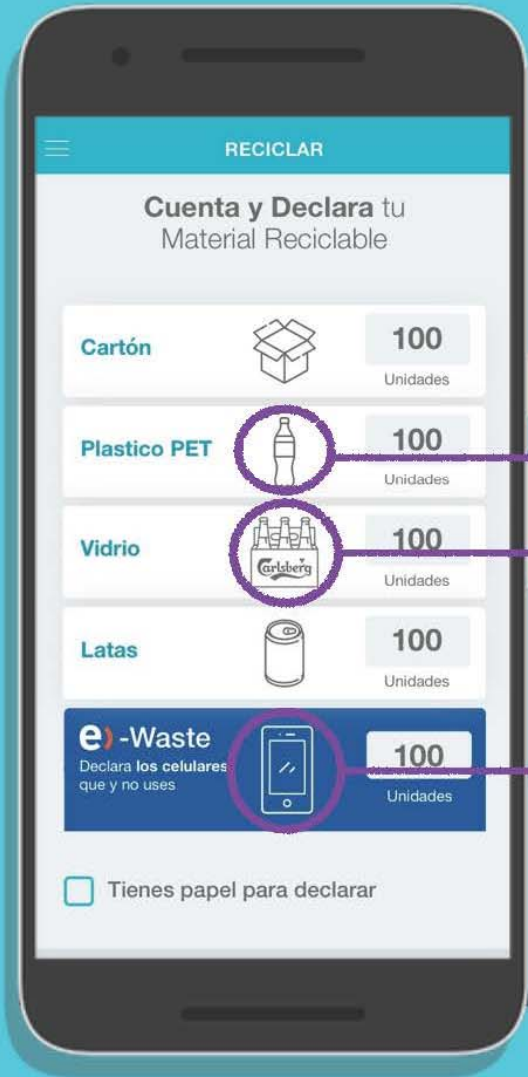

Business Model Data & Branding

In APP Companies who'r looking for:
B2B Model - Branding in the app. **Data of collections** because they need to comply a law of recycle.

vital

Carlsberg

e) entel

Count of matherial collected (tons / month)

2,2 - 2,8

6,5 - 6,8

0,4 - 0,55

% of recycling vs monthly production.

0,0015% de la producción mensual.

5,5% de la producción mensual.

0,18% de la producción mensual.