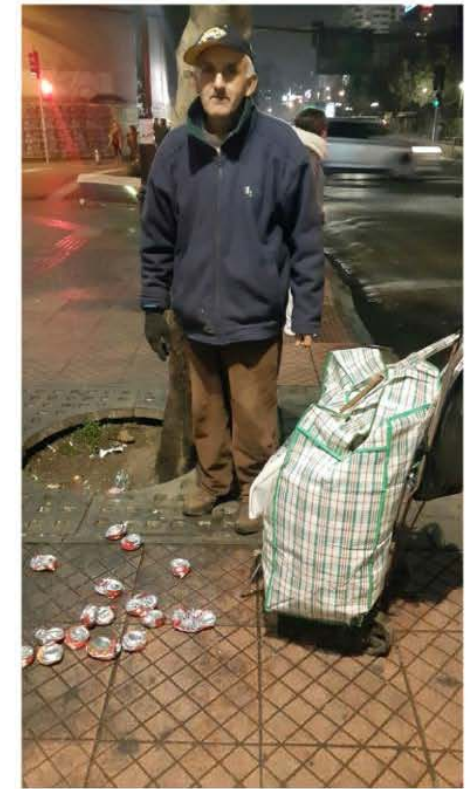

working in
POOR CONDITIONS