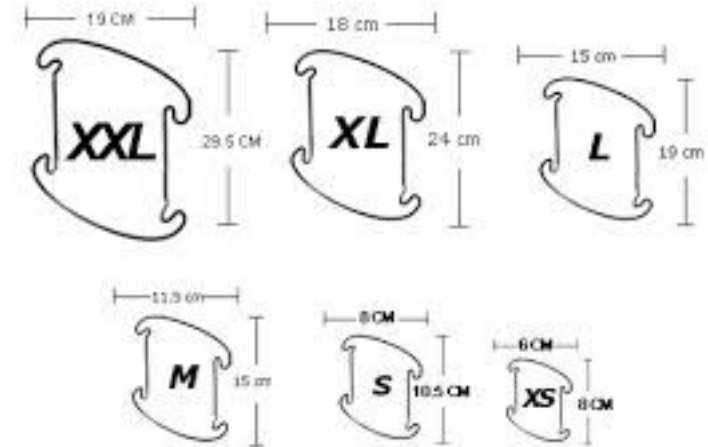

System Modular